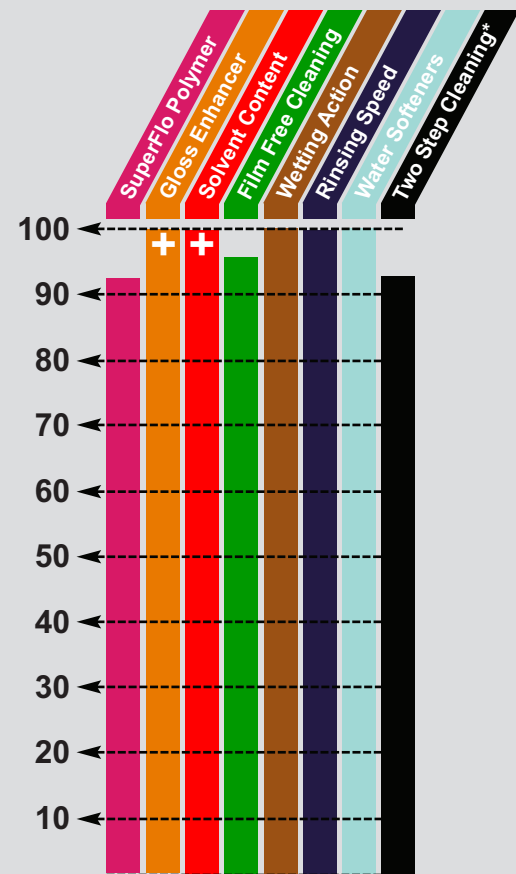

TRUCK WASH

NEVER DULL

Contains **citrus solvents** that safely clean tractor/trailer bodies.

One drum pak of NEVER DULL makes **55 GALLONS** of a Severe Duty Extract.

**55 GALLONS
SALE \$139.00**

Contains a heavy concentration of d'Limonene solvents, 'buffered' heavy duty builders, surfactants, 'quick rinse' agents and silicone based gloss enhancers.

Available Sizes:

55 to 110 Gallon Drum Pak	#ND55	\$182.00
30 to 60 Gallon Drum Pak	#ND30	\$119.58
5 to 10 Gallon Drum Pak	#ND5	\$ 50.00

SHIPPING INCLUDED

To determine which product is best suited for your operation see the inside front cover for the explanation of this chart.

USE THIS PRODUCT on expensive vehicles that are washed every 1-2 weeks. Contains special 'buffering' agents that help guard against streaks and surface 'dulling.' Contains Gloss Enhancers.

...EnviroSpec's quality & performance is a constant journey, not a destination.